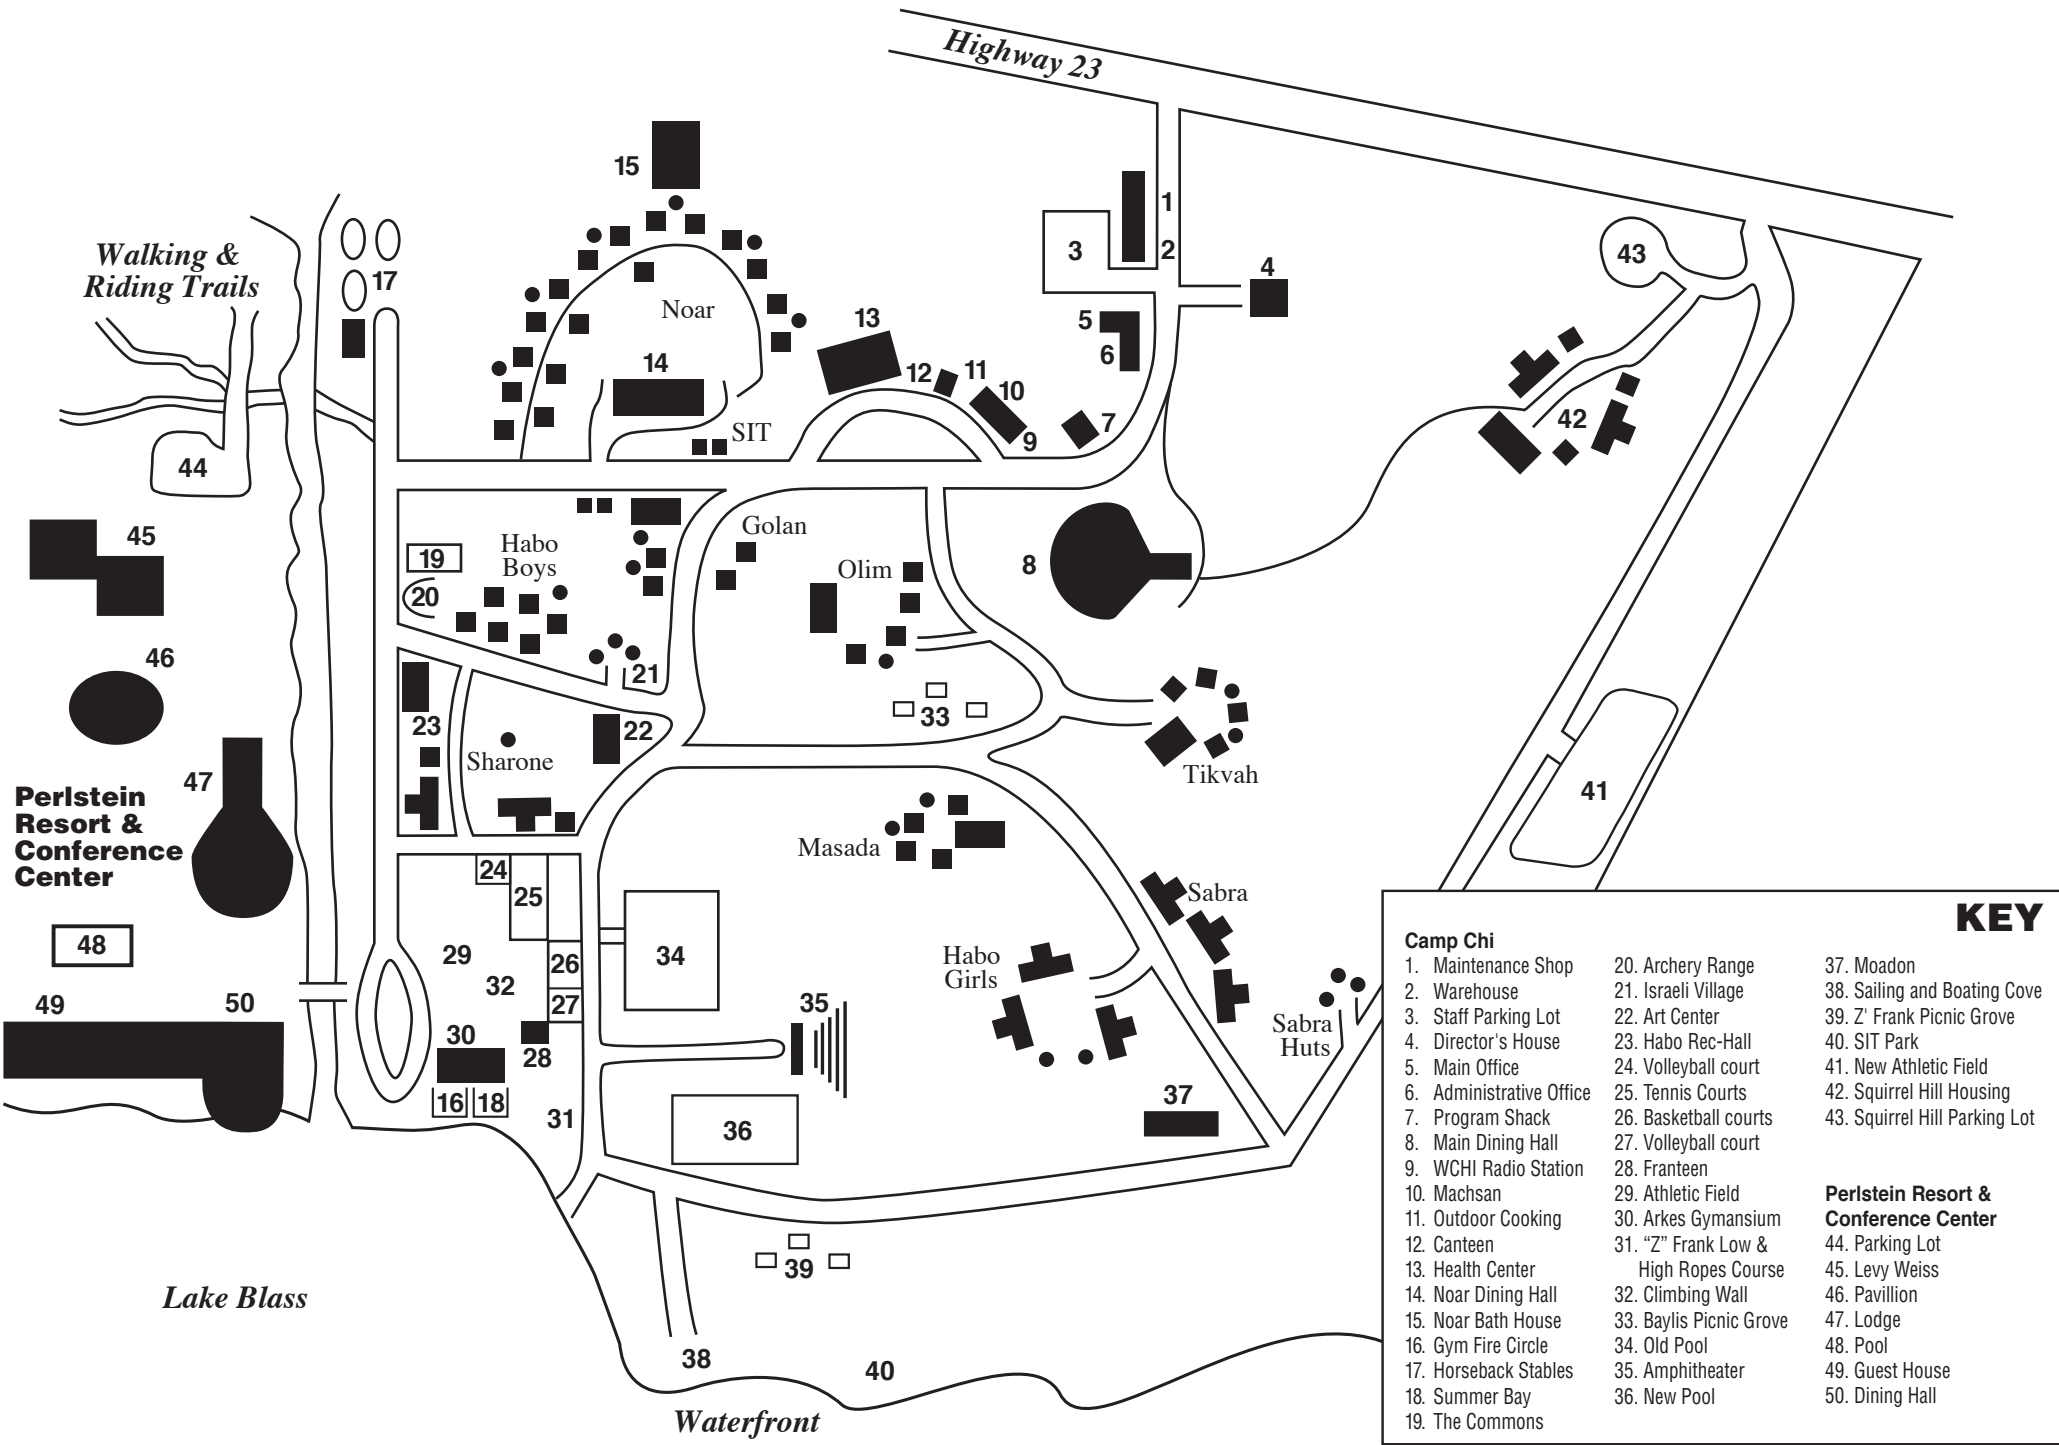

CAMP CHI – Lake Delton, Wisconsin

Camp Chi		
1. Maintenance Shop	20. Archery Range	37. Moadon
2. Warehouse	21. Israeli Village	38. Sailing and Boating Cove
3. Staff Parking Lot	22. Art Center	39. Z' Frank Picnic Grove
4. Director's House	23. Habo Rec-Hall	40. SIT Park
5. Main Office	24. Volleyball court	41. New Athletic Field
6. Administrative Office	25. Tennis Courts	42. Squirrel Hill Housing
7. Program Shack	26. Basketball courts	43. Squirrel Hill Parking Lot
8. Main Dining Hall	27. Volleyball court	
9. WCHI Radio Station	28. Franteen	
10. Machsán	29. Athletic Field	
11. Outdoor Cooking	30. Arkes Gymnasium	
12. Canteen	31. "Z" Frank Low & High Ropes Course	
13. Health Center	32. Climbing Wall	
14. Noar Dining Hall	33. Baylis Picnic Grove	
15. Noar Bath House	34. Old Pool	
16. Gym Fire Circle	35. Amphitheater	
17. Horseback Stables	36. New Pool	
18. Summer Bay		
19. The Commons		

Perlstein Resort & Conference Center	
44. Parking Lot	45. Levy Weiss
46. Pavilion	47. Lodge
48. Pool	49. Guest House
50. Dining Hall	